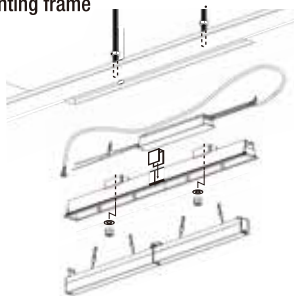

Installation

Mounting frame