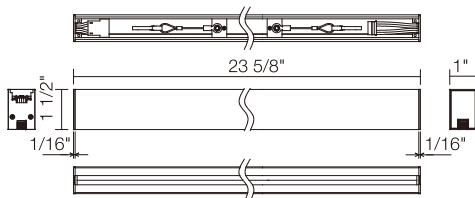

### MPP-10/0600/FW/L/24K

Basic Product Series	Size variation	Length	Light distribution	Body type	Color temperature
----------------------	----------------	--------	--------------------	-----------	-------------------

### Products Specifications

- Fixture's input voltage 24V
- Luminance flux 2,960 ~ 3,400 lm
- Color rendering CRI (Ra)=2700k,3000k,3500k,4000k : 93(typ) /2400k : 83(typ)
- Fixture's weight 1.43 lbs
- Light distribution Wide (51°) / Flood (66°)
- Fixture's input current 1.23A
- Aiming distance 0.2m (7 7/8 in)

### Size