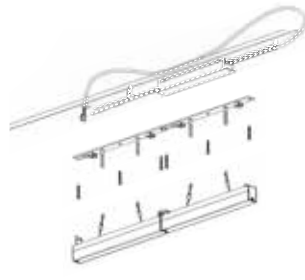

Mounting plat