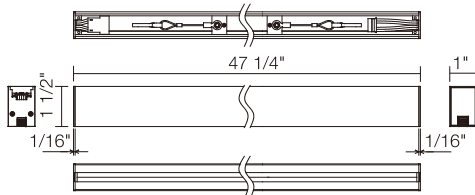

### MPP-10/1200/FW/L/24K

Basic Product Series	Size variation	Length	Light distribution	Body type	Color temperature
----------------------	----------------	--------	--------------------	-----------	-------------------

### Products Specifications

- Fixture's input voltage 24V
- Luminance flux 5,920 ~ 6,800 lm
- Color rendering CRI (Ra)=2700k,3000k,3500k,4000k : 93(typ) /2400k : 83(typ)
- Fixture's weight 2.86 lbs
- Light distribution Wide (53°) / Flood (65°)
- Fixture's input current 2.46A
- Aiming distance 0.2m (7 7/8 in)

### Size