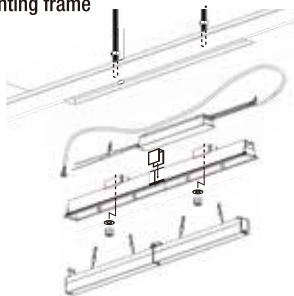

Installation

Mounting frame

Mounting plat