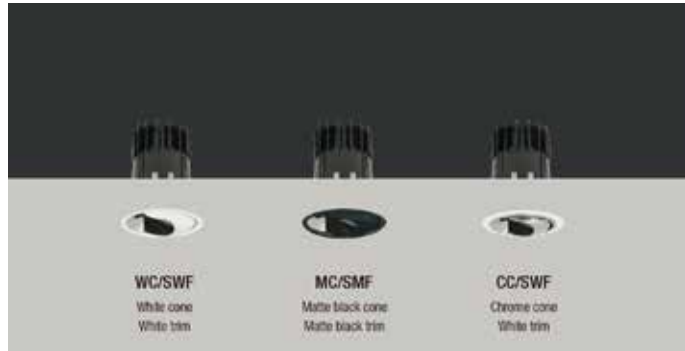

MMP-080W

Product code

[ex : Chrome cone /White trim / Wall washer / 3000K]

MMP-080W/CC/SWF/ 0 /20B 30/Z1/ 2

Basic Product Series	Cone color	Trim color	Light distribution	Light source	Color temperature	Driver type	Auth-entification
----------------------	------------	------------	--------------------	--------------	-------------------	-------------	-------------------

◎Dimming | 0-10V control | 10-100%

White	MMP-080W/WC/SWF/0/ 20B27.30.35.40/Z1/2
Matte black	MMP-080W/MC/SWF.SMF/0/ 20B27.30.35.40/Z1/2
Chrome	MMP-080W/CC/SWF.SMF/0/ 20B27.30.35.40/Z1/2

Products Specifications

· Input Voltage	AC120 ~ 277V
· Power consumption	30.1W(AC120V) / 31.6W(AC277V)
· Luminance flux	2,211 ~ 2,479 lm
· Color rendering	CRI (Ra)=93(typ)
· Fixture's weight	2.39 lbs
· Light distribution	Wall washer
· Input current	0.7A
· Aiming distance	0.1m (3 15/16 in)
· Ceiling thickness	23/64 ~ 63/64 in