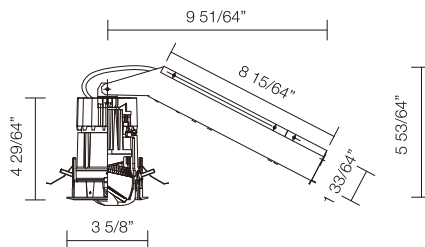

MMP-080W

Product code

[ex : Chrome cone /White trim / Wall washer / 3000K]

MMP-080W/CC/SWF/ 0 /20B 30/Z1/ 2

Basic Product Series	Cone color	Trim color	Light distribution	Light source	Color temperature	Driver type	Auth-entification
----------------------	------------	------------	--------------------	--------------	-------------------	-------------	-------------------

· Input Voltage	AC120 ~ 277V
· Power consumption	30.1W(AC120V) / 31.6W(AC277V)
· Luminance flux	2,211 ~ 2,479 lm
· Color rendering	CRI (Ra)=93(typ)
· Fixture's weight	2.39 lbs
· Light distribution	Wall washer
· Input current	0.7A
· Aiming distance	0.1m (3 15/16 in)
· Ceiling thickness	23/64 ~ 63/64 in

Light distribution (Chrome cone)

Size

Size of hole for installation
3 15/64"

Installation

Contact

Mosheo Corporation
2B Airport Drive Ext. Hopedale,
MA 01747
Phone : +1-774-804-3283
E-mail : ModuleXSales@Mosheocorp.com