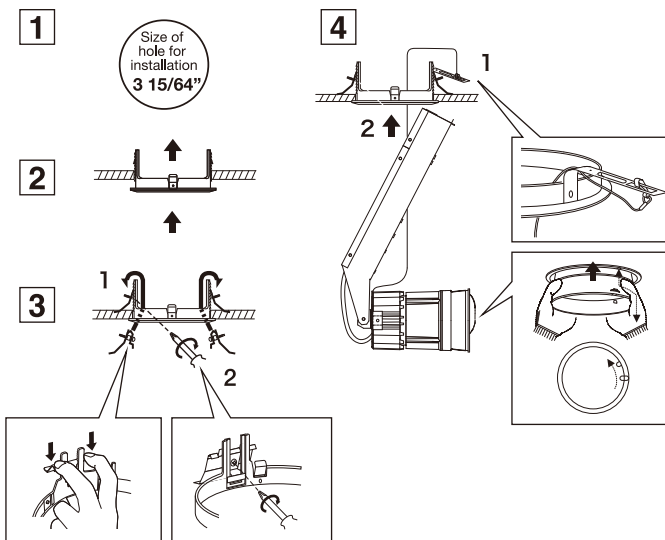

· Input Voltage	AC120 ~ 277V
· Power consumption	30.1W(AC120V) / 31.6W(AC277V)
· Luminance flux	2,211 ~ 2,479 lm
· Color rendering	CRI (Ra)=93(typ)
· Fixture's weight	2.39 lbs
· Light distribution	Wall washer
· Input current	0.7A
· Aiming distance	0.1m (3 15/16 in)
· Ceiling thickness	23/64 ~ 63/64 in

Light distribution (Chrome cone)

Size

Size of hole for installation
3 15/64"

Installation

Contact

Mosheo Corporation
2B Airport Drive Ext. Hopedale,
MA 01747
Phone : +1-774-804-3283
E-mail : ModuleXSales@Mosheocorp.com