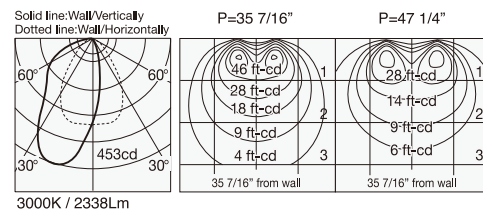

MMP-080W

Product code

[ex : Chrome cone /White trim / Wall washer / 3000K]

MMP-080W/CC/SWF/ 0 /20B 30/Z1/ 2

Basic Product Series	Cone color	Trim color	Light distribution	Light source	Color temperature	Driver type	Auth-entification
----------------------	------------	------------	--------------------	--------------	-------------------	-------------	-------------------

◎Dimming | 0-10V control | 10-100%

White	MMP-080W/WC/SWF/0/ 20B27.30.35.40/Z1/2
Matte black	MMP-080W/MC/SWF.SMF/0/ 20B27.30.35.40/Z1/2
Chrome	MMP-080W/CC/SWF.SMF/0/ 20B27.30.35.40/Z1/2

Products Specifications

· Input Voltage	AC120 ~ 277V
· Power consumption	30.1W(AC120V) / 31.6W(AC277V)
· Luminance flux	2,211 ~ 2,479 lm
· Color rendering	CRI (Ra)=93(typ)
· Fixture's weight	2.39 lbs
· Light distribution	Wall washer
· Input current	0.7A
· Aiming distance	0.1m (3 15/16 in)
· Ceiling thickness	23/64 ~ 63/64 in

Light distribution (Chrome cone)

Size

Size of hole for installation
3 15/64"

Installation

Contact

Mosheo Corporation
2B Airport Drive Ext. Hopedale,
MA 01747
Phone : +1-774-804-3283
E-mail : ModuleXSales@Mosheocorp.com