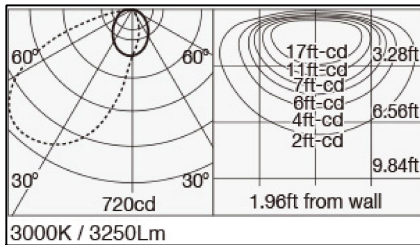

Mounting (sold separately)

- Mounting Frame MMT-10/1200/SF/W•B
- Mounting Plate MMT-10/1200/MP

DC cable for Power connection(Sold Separately)
MPP-OP/DC01/1000•3000

Exclusive Driver(Sold Separately)

※Please use the DC cable(sold separately) for power connection.

Dimmer (Sold Separately)

COS15