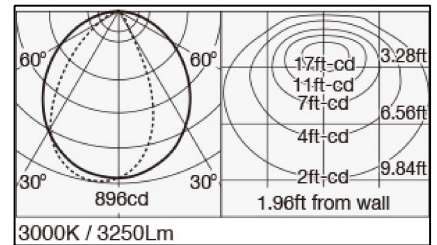

SPECIFICATION

- Single Model
- Light Source LED Module (Mounted)
- Color Temperature 2400K,2700K,3000K,3500K,4000K
- CRI(Ra) Typ 83(2400K)
  Typ 93(2700K,3000K,3500K,4000K)
- Length 1200mm
- Fixture Input Voltage 24V
- Fixture Input Current 1.23A
- Weight 3.20 lbs,1.45kg
- Attached Safety Wire
- Warranty Coverage 5 years

Mounting (sold separately)

- Mounting Frame MMT-10/1200/SF/W•B
- Mounting Plate MMT-10/1200/MP

DC cable for Power connection(Sold Separately)
MPP-OP/DC01/1000•3000

Exclusive Driver(Sold Separately)

※Please use the DC cable(sold separately) for power connection.

Dimmer (Sold Separately)

COS90

PRODUCT CODE

- MPP-10/1200/COS15 or 45 or 90/S/24K
- MPP-10/1200/COS15 or 45 or 90/S/27K
- MPP-10/1200/COS15 or 45 or 90/S/30K
- MPP-10/1200/COS15 or 45 or 90/S/35K
- MPP-10/1200/COS15 or 45 or 90/S/40K

HOW TO READ THE PRODUCT CODE

MPP-10/1200/COS15/S/24K
1 2 3 4 5 6

1. 1 Basic product series
2. 2 Size variation
3. 3 Length
4. 4 Choose the number code to designate the desired light distribution (15)for COS15 (45)for COS45 (90)for COS90
5. 5 Body type
6. 6 Choose the number code to designate the desired Color Temperature (24)for 2400K (27)for 2700K (30)for 3000K (35)for 3500K (40)for 4000K

ATTENTION