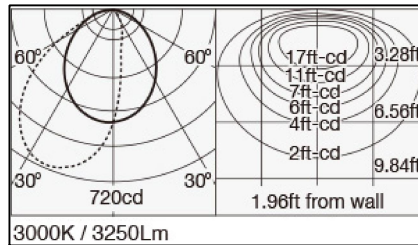

SPECIFICATION

- Single Model
- Light Source LED Module (Mounted)
- Color Temperature 2400K,2700K,3000K,3500K,4000K
- CRI(Ra) Typ 83(2400K)
  Typ 93(2700K,3000K,3500K,4000K)
- Length 1200mm
- Fixture Input Voltage 24V
- Fixture Input Current 1.23A
- Weight 3.20 lbs,1.45kg
- Attached Safety Wire
- Warranty Coverage 5 years

Mounting (sold separately)

- Mounting Frame MMT-10/1200/SF/W•B
- Mounting Plate MMT-10/1200/MP

DC cable for Power connection(Sold Separately)
MPP-OP/DC01/1000•3000

Exclusive Driver(Sold Separately)

※Please use the DC cable(sold separately) for power connection.

Dimmer (Sold Separately)

COS45

PRODUCT CODE

- MPP-10/1200/COS15 or 45 or 90/S/24K
- MPP-10/1200/COS15 or 45 or 90/S/27K
- MPP-10/1200/COS15 or 45 or 90/S/30K
- MPP-10/1200/COS15 or 45 or 90/S/35K
- MPP-10/1200/COS15 or 45 or 90/S/40K

HOW TO READ THE PRODUCT CODE

MPP-10/1200/COS15/S/24K
1 2 3 4 5 6

1. 1 Basic product series
2. 2 Size variation
3. 3 Length
4. 4 Choose the number code to designate the desired light distribution (15)for COS15 (45)for COS45 (90)for COS90
5. 5 Body type
6. 6 Choose the number code to designate the desired Color Temperature (24)for 2400K (27)for 2700K (30)for 3000K (35)for 3500K (40)for 4000K

ATTENTION