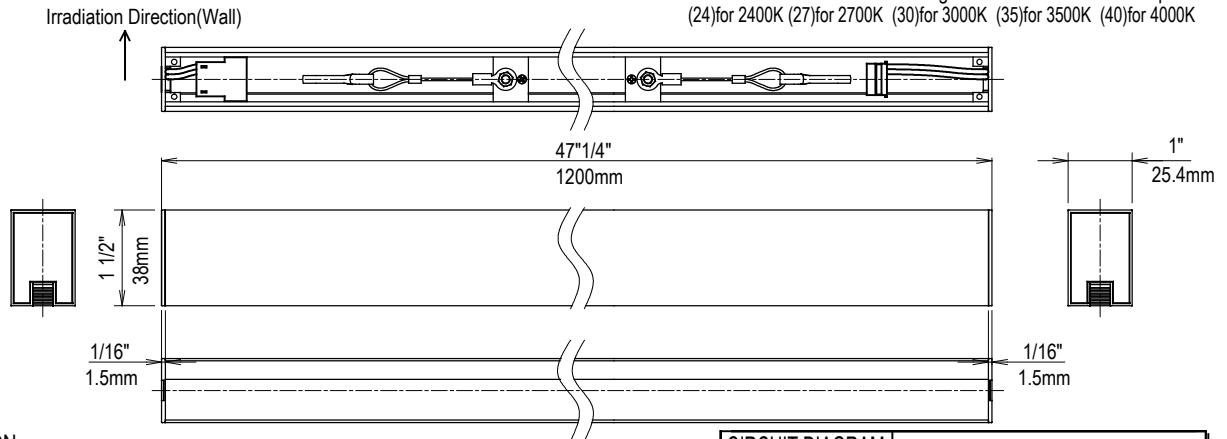

SPECIFICATION

- Single Model
- Light Source LED Module (Mounted)
- Color Temperature 2400K,2700K,3000K,3500K,4000K
- CRI(Ra) Typ 83(2400K)
Typ 93(2700K,3000K,3500K,4000K)
- Length 1200mm
- Fixture Input Voltage 24V
- Fixture Input Current 1.23A
- Weight 3.20 lbs,1.45kg
- Attached Safety Wire
- Warranty Coverage 5 years

HOW TO READ THE PRODUCT CODE

MPP-10/1200/COS15/S/24K
1 2 3 4 5 6

- 1 Basic product series
- 2 Size variation
- 3 Length
- 4 Choose the number code to designate the desired light distribution (15)for COS15 (45)for COS45 (90)for COS90
- 5 Body type
- 6 Choose the number code to designate the desired Color Temperature (24)for 2400K (27)for 2700K (30)for 3000K (35)for 3500K (40)for 4000K