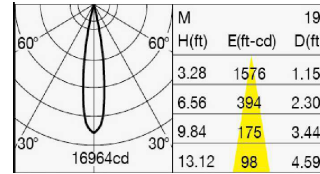

SPECIFICATION

<ul style="list-style-type: none"> ● Light Source ● Input Voltage ● Input current ● Power Consumption ● Dedicated Driver ● Weight ● Dimming Control ● Dimming Range ● UL File number 	<p>LED Module (Mounted) AC120V(Dedicated driver input voltage) 0.334A(AC120V input) 39.9W(AC120V input) Constant current (50/60Hz shared) 1.84 lbs,835g (Driver weight is included) - - E477257</p>	<ul style="list-style-type: none"> ● delivered lumen (N)for Narrow (M)for Medium ● life rating ● warranty coverage ● CRI(Ra) ● color temperature <p>41.1Lm/W(AC120V input) 49.0Lm/W(AC120V input) 50,000hours. L70 5 years 93 typ 2700K,3000K,3500K,4000K</p>
---	--	---

Narrow

3000K / 2981Lm

Medium

3000K / 2981Lm

E(ft-cd)	2700K	3000K	3500K	4000K
H(ft)	2819lm	2981lm	3045lm	3106lm
3.28ft	1491	1576	1610	1642
6.56ft	373	394	402	411
9.84ft	166	175	179	182
13.12ft	93	98	101	103