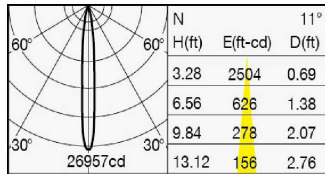

SPECIFICATION

<ul style="list-style-type: none"> ● Light Source ● Input Voltage ● Input current ● Power Consumption ● Dedicated Driver ● Weight ● Dimming Control ● Dimming Range ● UL File number 	<p>LED Module (Mounted) AC120V(Dedicated driver input voltage) 0.334A(AC120V input) 39.9W(AC120V input) Constant current (50/60Hz shared) 1.84 lbs,835g (Driver weight is included) - - E477257</p>	<ul style="list-style-type: none"> ● delivered lumen (N)for Narrow (M)for Medium ● life rating ● warranty coverage ● CRI(Ra) ● color temperature <p>41.1Lm/W(AC120V input) 49.0Lm/W(AC120V input) 50,000hours. L70 5 years 93 typ 2700K,3000K,3500K,4000K</p>
---	--	---

Narrow

3000K / 2981Lm

Medium

3000K / 2981Lm

E(ft-cd)	2700K	3000K	3500K	4000K
H(ft)	2819lm	2981lm	3045lm	3106lm
3.28ft	1491	1576	1610	1642
6.56ft	373	394	402	411
9.84ft	166	175	179	182
13.12ft	93	98	101	103