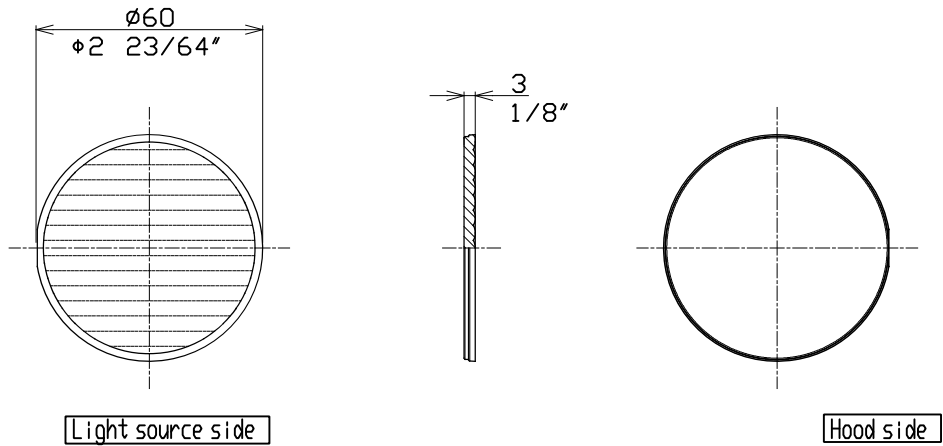

SERIES	FUNCTION	CAT. NO
ModuleX Filter Lighting	Semi Spread Lens Filter	MLA-100/SS01

	<b>SPECIFICATION</b> ● WEIGHT 8g 0.018lb	<b>PRODUCT CODE</b> MLA-100/SS01
	<b>APPLICABLE PRODUCTS</b> MMP-100S/1H      MMP-100D/1H MMP-100S/3H      MMP-100D/3H MMP-100S/5H      MMP-100D/5H MMP-100S/SH      MMP-100D/SH  MMP-100A/WC      MDP-100A/MC MMP-100A/MC MMP-100A/CC	