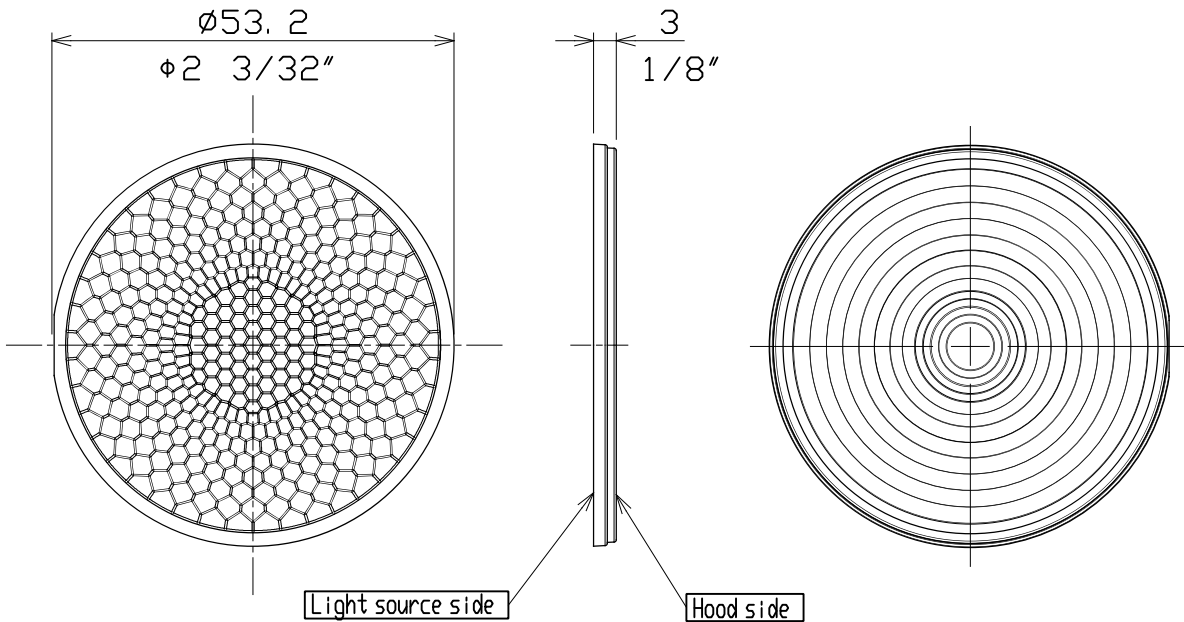

SERIES	FUNCTION	CAT. NO
ModuleX Filter Lighting	Semi Diffuser Lens Filter	MLA-080/DS03

	SPECIFICATION ● WEIGHT 6g 0.0131 lb	PRODUCT CODE MLA-080/DS03		
	APPLICABLE PRODUCTS			
MMP-080S/1H	MMP-080D/1H	SX-505CBP	SX-535CBP	SX-B1652D/BF
MMP-080S/3H	MMP-080D/3H	SX-505CBPC	SX-535CBPC	SL-B1652D/BF
MMP-080S/5H	MMP-080D/5H	SX-505/LEC	SX-535/LEC	SX-B1652D/WC
MMP-080S/SH	MMP-080D/SH	SX-505/LE	SX-535/LE	SL-B1652D/WC
MMP-080A/WC	MMP-080A/WC	SX-505/80DF	SX-535/80DF	MOD-P1652DR/BF
MMP-080A/MC	MMP-080A/MC	SL-505/80DF	SL-535/80DF	MOD-P1652DR/WC
MMP-080A/CC		SL-505/80DFC	SL-535/80DFC	