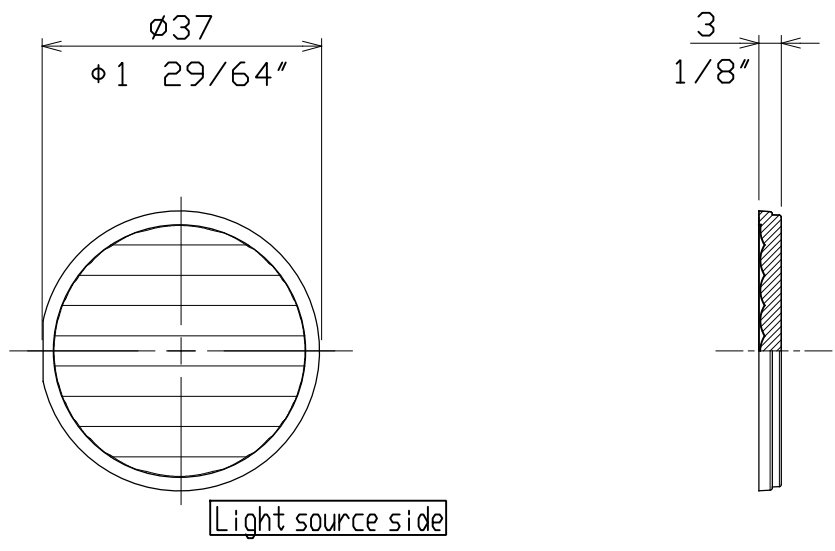

SERIES	FUNCTION	CAT, NO
ModuleX Filter Lighting	Semi Spread Lens Filter	MLA-060/SS01

	SPECIFICATION • WEIGHT 3g 0.0071lb	PRODUCT CODE MLA-060/SS01
	APPLICABLE PRODUCTS MMP-060S/1H/W·M·S MMP-060S/3H/W·M·S MMP-060S/5H/W·M·S MMP-060S/SH/W·M·S MMP-060A/WC/SWF·FLF MMP-060A/MC/SWF·SMF·FLF MMP-060A/CC/SWF·SMF·FLF	