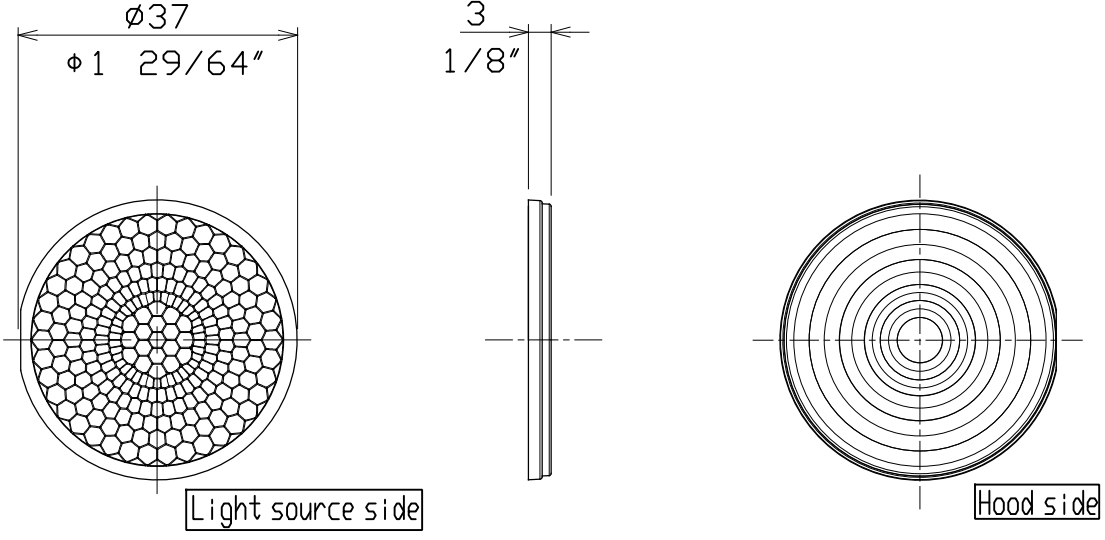

SERIES	FUNCTION	CAT, NO
ModuleX Filter Lighting	Semi Diffuser Lens Filter	MLA-060/DS01

	SPECIFICATION • WEIGHT 3g 0.0071 lb	PRODUCT CODE MLA-060/DS01
	APPLICABLE PRODUCTS MMP-060S/1H/W·M·S MMP-060S/3H/W·M·S MMP-060S/5H/W·M·S MMP-060S/SH/W·M·S MMP-060A/WC/SWF·FLF MMP-060A/MC/SWF·SMF·FLF MMP-060A/CC/SWF·SMF·FLF	